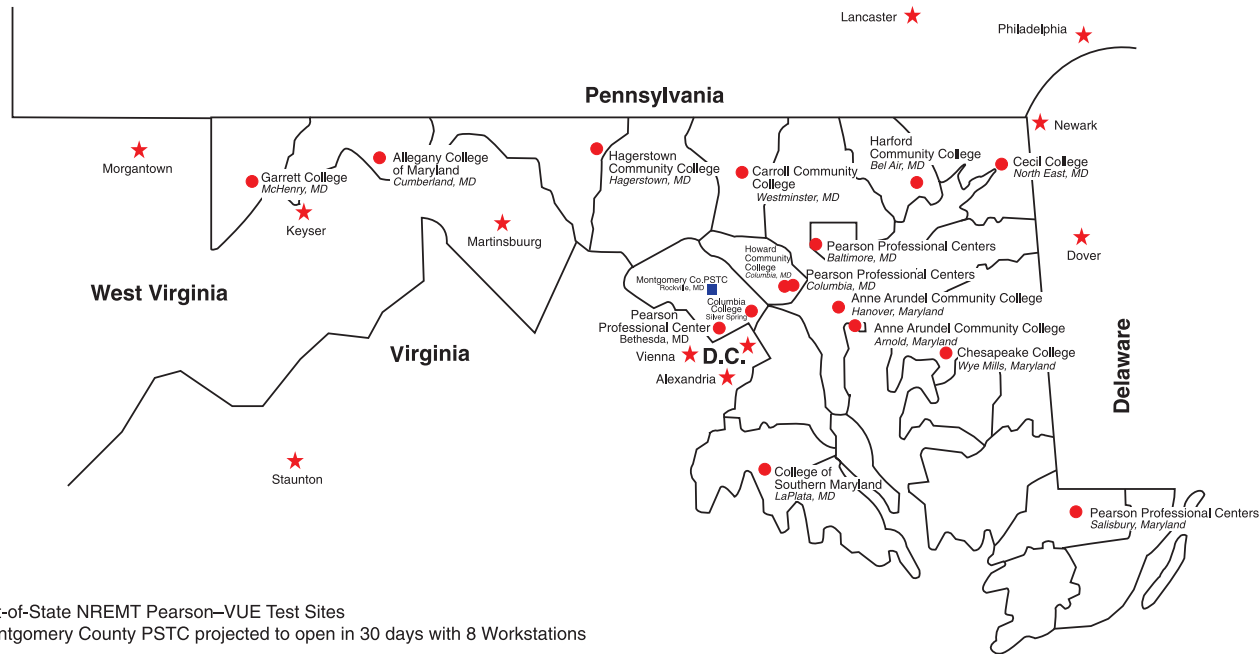

NREMT Pearson–VUE Maryland Test Sites

Anne Arundel Community College 7556 Teague Rd Room 310 Hanover, Maryland 21076	Pearson Professional Centers 9891 Broken Land Parkway Suite 108 Columbia, Maryland 21046	Cecil College One Seahawk Drive North East, Maryland 21901	Carroll Community College 1601 Washington Road Testing Center Room A132 Westminster, Maryland 21157
Garrett College 687 Mosser Road ROOM TC 305 McHenry, Maryland 21541	Pearson Professional Centers 1315 Mt. Hermon Road Suite B Salisbury, Maryland 21804	College of Southern Maryland 8730 Mitchell Rd LR Building Room # 114 La Plata, Maryland 20646	Chesapeake College 1000 College Circle Wye Mills, Maryland 21679
Pearson Professional Centers 3108 Lord Baltimore Dr Suite 103 Baltimore, Maryland 21244	Allegany College of MD 12401 Willowbrook Rd, SE Continue Ed Bldg RM CE15 Cumberland, Maryland 21502	Hagerstown Community College 11400 Robinwood Drive Learning Resource Center Room 322. (3 story building closest to entrance) Hagerstown, Maryland 21742	Columbia College 12125 Veirs Mill Road 2nd floor Silver Spring, Maryland 20906
Pearson Professional Centers 4350 East West Highway Suite 525 Bethesda Towers Bethesda, Maryland 20814	Anne Arundel Community College 101 College Pkwy Building: Student Union Room: 240 Arnold, Maryland 21012	Harford Community College 401 Thomas Run Road Edgewood Hall Bel Air, Maryland 21015	Howard Community College RCF Building, 3rd Floor Room 366 10901 Little Patuxent Parkway Columbia, Maryland 21044

The web page to search for NREMT Exam test locations is: <http://www.vue.com/vtlocator/>